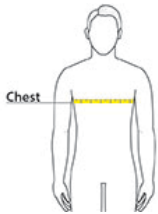

Sport-Tek® Youth Club Sleeveless V-Neck. YST441

PRODUCT MEASUREMENTS

	XS	S	M	L	XL
Size	4	6-8	10-12	14-16	18-20
Body Length at Back	19	21	23	25	27
Chest	13	14 1/2	16	17	18 1/2

Body Length at Back: Measured from high point shoulder to finished hem at back.

Chest: Measured across the chest one inch below armhole when laid flat.

SIZE CHARTS

	XS	S	M	L	XL
Size	4/5	6/8	10/12	14/16	18/20
Chest	22-24	25-27	28-30	30-32	32-34

SPEC SHEET + MEASUREMENTS

Sport-Tek® Youth Club Sleeveless V-Neck. YST441

HOW TO MEASURE

CHEST

Measure under the arm and around the fullest part of the chest with arms down, keeping tape horizontal.

COLORS

Black/ White
PMS BLACK
C

Deep Red/
White
PMS 201C

Iron Grey/
White
PMS 7540C